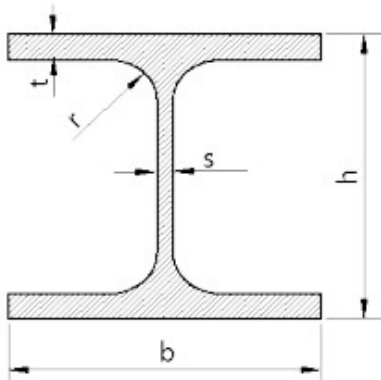

HEA nosači

Kvalitet: S235/S275/S355

Dužina: 6 ili 12 metara

Oznaka HEA/IPBI	Dimenzije u mm			
	h	b	s	t
100	96	100	5,0	8,0
120	114	120	5,0	8,0
140	133	140	5,5	8,5
160	152	160	6,0	9,0
180	171	180	6,0	9,5
200	190	200	6,5	10,0
220	210	220	7,0	11,0
240	230	240	7,5	12,0
260	250	260	7,5	12,5
280	270	280	8,0	13,0
300	290	300	8,5	14,0
320	310	300	9,0	15,5
340	330	300	9,5	16,5
360	350	300	10,0	17,5
400	390	300	11,0	19,0
450	440	300	11,5	21,0
500	490	300	12,0	23,0
550	540	300	12,5	24,0
600	590	300	13,0	25,0
650	640	300	13,5	26,0
700	690	300	14,5	27,0
800	790	300	15,0	28,0
900	890	300	16,0	30,0
1000	990	300	16,5	31,0