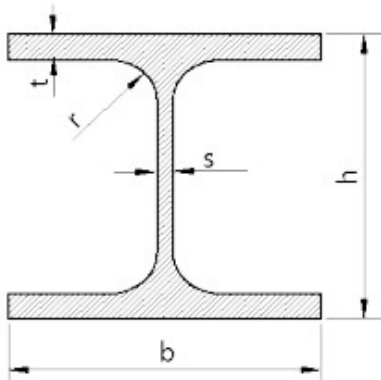

HEB nosači

Kvalitet: S235/S275/S355

Dužina: 6 ili 12 metara

Oznaka HEB/IPB	Dimenzije u mm			
	h	b	s	t
100	100	100	6,0	10,0
120	120	120	6,5	11,0
140	140	140	7,0	12,0
160	160	160	8,0	13,0
180	180	180	8,5	14,0
200	200	200	8,0	15,0
220	220	220	9,5	16,0
240	240	240	10,0	17,0
260	260	260	10,0	17,5
280	280	280	10,5	18,0
300	300	300	11,0	19,0
320	320	300	11,5	20,5
340	340	300	12,0	21,5
360	360	300	12,5	22,5
400	400	300	13,5	24,0
450	450	300	14,0	26,0
500	500	300	14,5	28,0
550	550	300	15,0	29,0
600	600	300	15,5	30,0
650	650	300	16,0	31,0
700	700	300	17,0	32,0
800	800	300	17,5	33,0
900	900	300	18,5	35,0
1000	1000	300	19,0	36,0